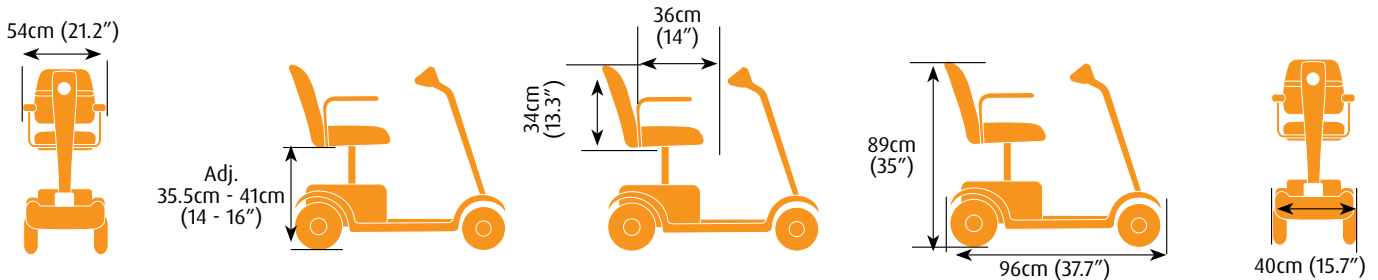

Footmat for comfort

Folds easily for transportation or storage

Lightweight battery pack
7.3kg (16lbs)

Easy access with simple to use flip back armrests. Padded seat and backrest for maximum comfort

Narrow profile with a compact width of 50cm (20") navigating through doorways causes no problem

Little Star

Technical data sheet

Version	4 Wheels	Heaviest part	20kg (44lbs)
Speed	4mph (6kph)	Turning radius	110cm (43.3")
Batteries	10Ah	Maximum safe slope	6°
Maximum range	7.4 miles (12km)	Ground clearance	3.5cm (1.3")
Colour	Black	Front wheel size	18cm (7")
Maximum user weight	113kg (17.8 stone)	Rear wheel size	19cm (7.5")
Total weight	35kg (77lbs)	Lights and indicators package	No