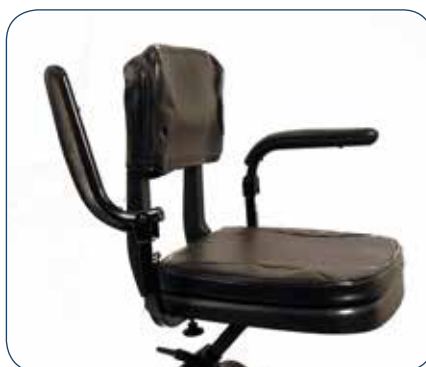

WHERE YOU WANT TO BE.

Little Star

Little Star

Quality and style
for everyone

Looking for the ideal portable scooter which combines simplicity of use and style?

Try the bright Little Star from Sterling.

Simple controls. Small, easy to use controller with the added security of an off/on key switch

Footmat for comfort

Folds easily for transportation or storage

Lightweight battery pack
7.3kg (16lbs)

Easy access with simple to use flip back armrests. Padded seat and backrest for maximum comfort

Narrow profile with a compact width of 50cm (20") navigating through doorways causes no problem

Little Star

Technical data sheet

Version	4 Wheels	Heaviest part	20kg (44lbs)
Speed	4mph (6kph)	Turning radius	110cm (43.3")
Batteries	10Ah	Maximum safe slope	6°
Maximum range	7.4 miles (12km)	Ground clearance	3.5cm (1.3")
Colour	Black	Front wheel size	18cm (7")
Maximum user weight	113kg (17.8 stone)	Rear wheel size	19cm (7.5")
Total weight	35kg (77lbs)	Lights and indicators package	No