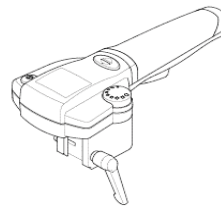

**ATTENDANT REMOTE + BRACKET Note: Not possible in combination with IDC**

ARO1618		REM 550 with LCD screen	Not possible with compact dual control or chin remote.	£212
ARO1602		ACS REM24SD	Not possible with compact dual control or chin remote.	£158
ARO1616		G90A	Not possible with Chin remote or compact dual control	£158
ARO1207		Standard Bracket RH		○
ARO1208		Standard Bracket LH		○

**TRAY & CENTRE CONTROLS**

ARO1608		A C S Centre Control (REM 41)	Not possible with Chin remote	£168
ARO1607		A C S Tray Control c/w Acrylic Tray & Actuator Functionality - DX REM 41	Not possible with Chin remote	£268
ARO1289		Swing Away RH		○
ARO1288		Swing Away LH		○

**CHIN CONTROL SIMPLE**

ARO1719		Chin Remote with standard Joystick	Only available with Attendant Rem24SD as special	£1,646
ARO1289		New Manual Swing Away Bracket RH	Not possible with RH IDC	○
ARO1288		New Manual Swing Away Bracket LH	Not possible with LH IDC	○
ARO1287		New Swing Away Bracket RH, powered	Not possible with RH IDC	£1,095
ARO1286		New Swing Away Bracket LH, powered	Not possible with LH IDC	£1,095

**DUAL CONTROL + BRACKET**

ARO1720		Compact Dual Control		£377
ARO1207		Standard Bracket RH		○
ARO1208		Standard Bracket LH		○

**Dual control**

**IDC Dual control**

**INVACARE IDC DUAL CONTROL + BRACKET (Only available with ACS)**