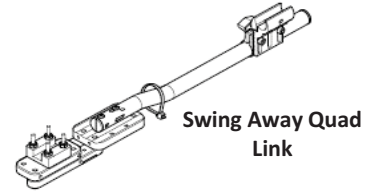

ARO1207		Standard Bracket RH		○
ARO1208		Standard Bracket LH		○
ARO1707		Swing Away + height adjust.RH High End		£105
ARO1708		Swing Away + height adjust. LH High End		£105
ARO2075		Swing Away + height / width adjust. Mount on RH, Quad link design		£165
ARO2076		Swing Away + height / width adjust. Mount on LH, Quad link design		£165