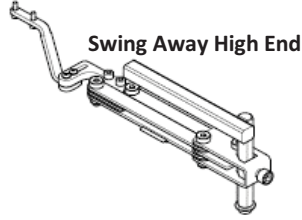

ARO1207		Standard Bracket RH		○
ARO1208		Standard Bracket LH		○
ARO1707		Swing Away + height adjust.RH High End		£105
ARO1708		Swing Away + height adjust. LH High End		£105
ARO2075		Swing Away + height / width adjust. Mount on RH, Quad link design		£165
ARO2076		Swing Away + height / width adjust. Mount on LH, Quad link design		£165